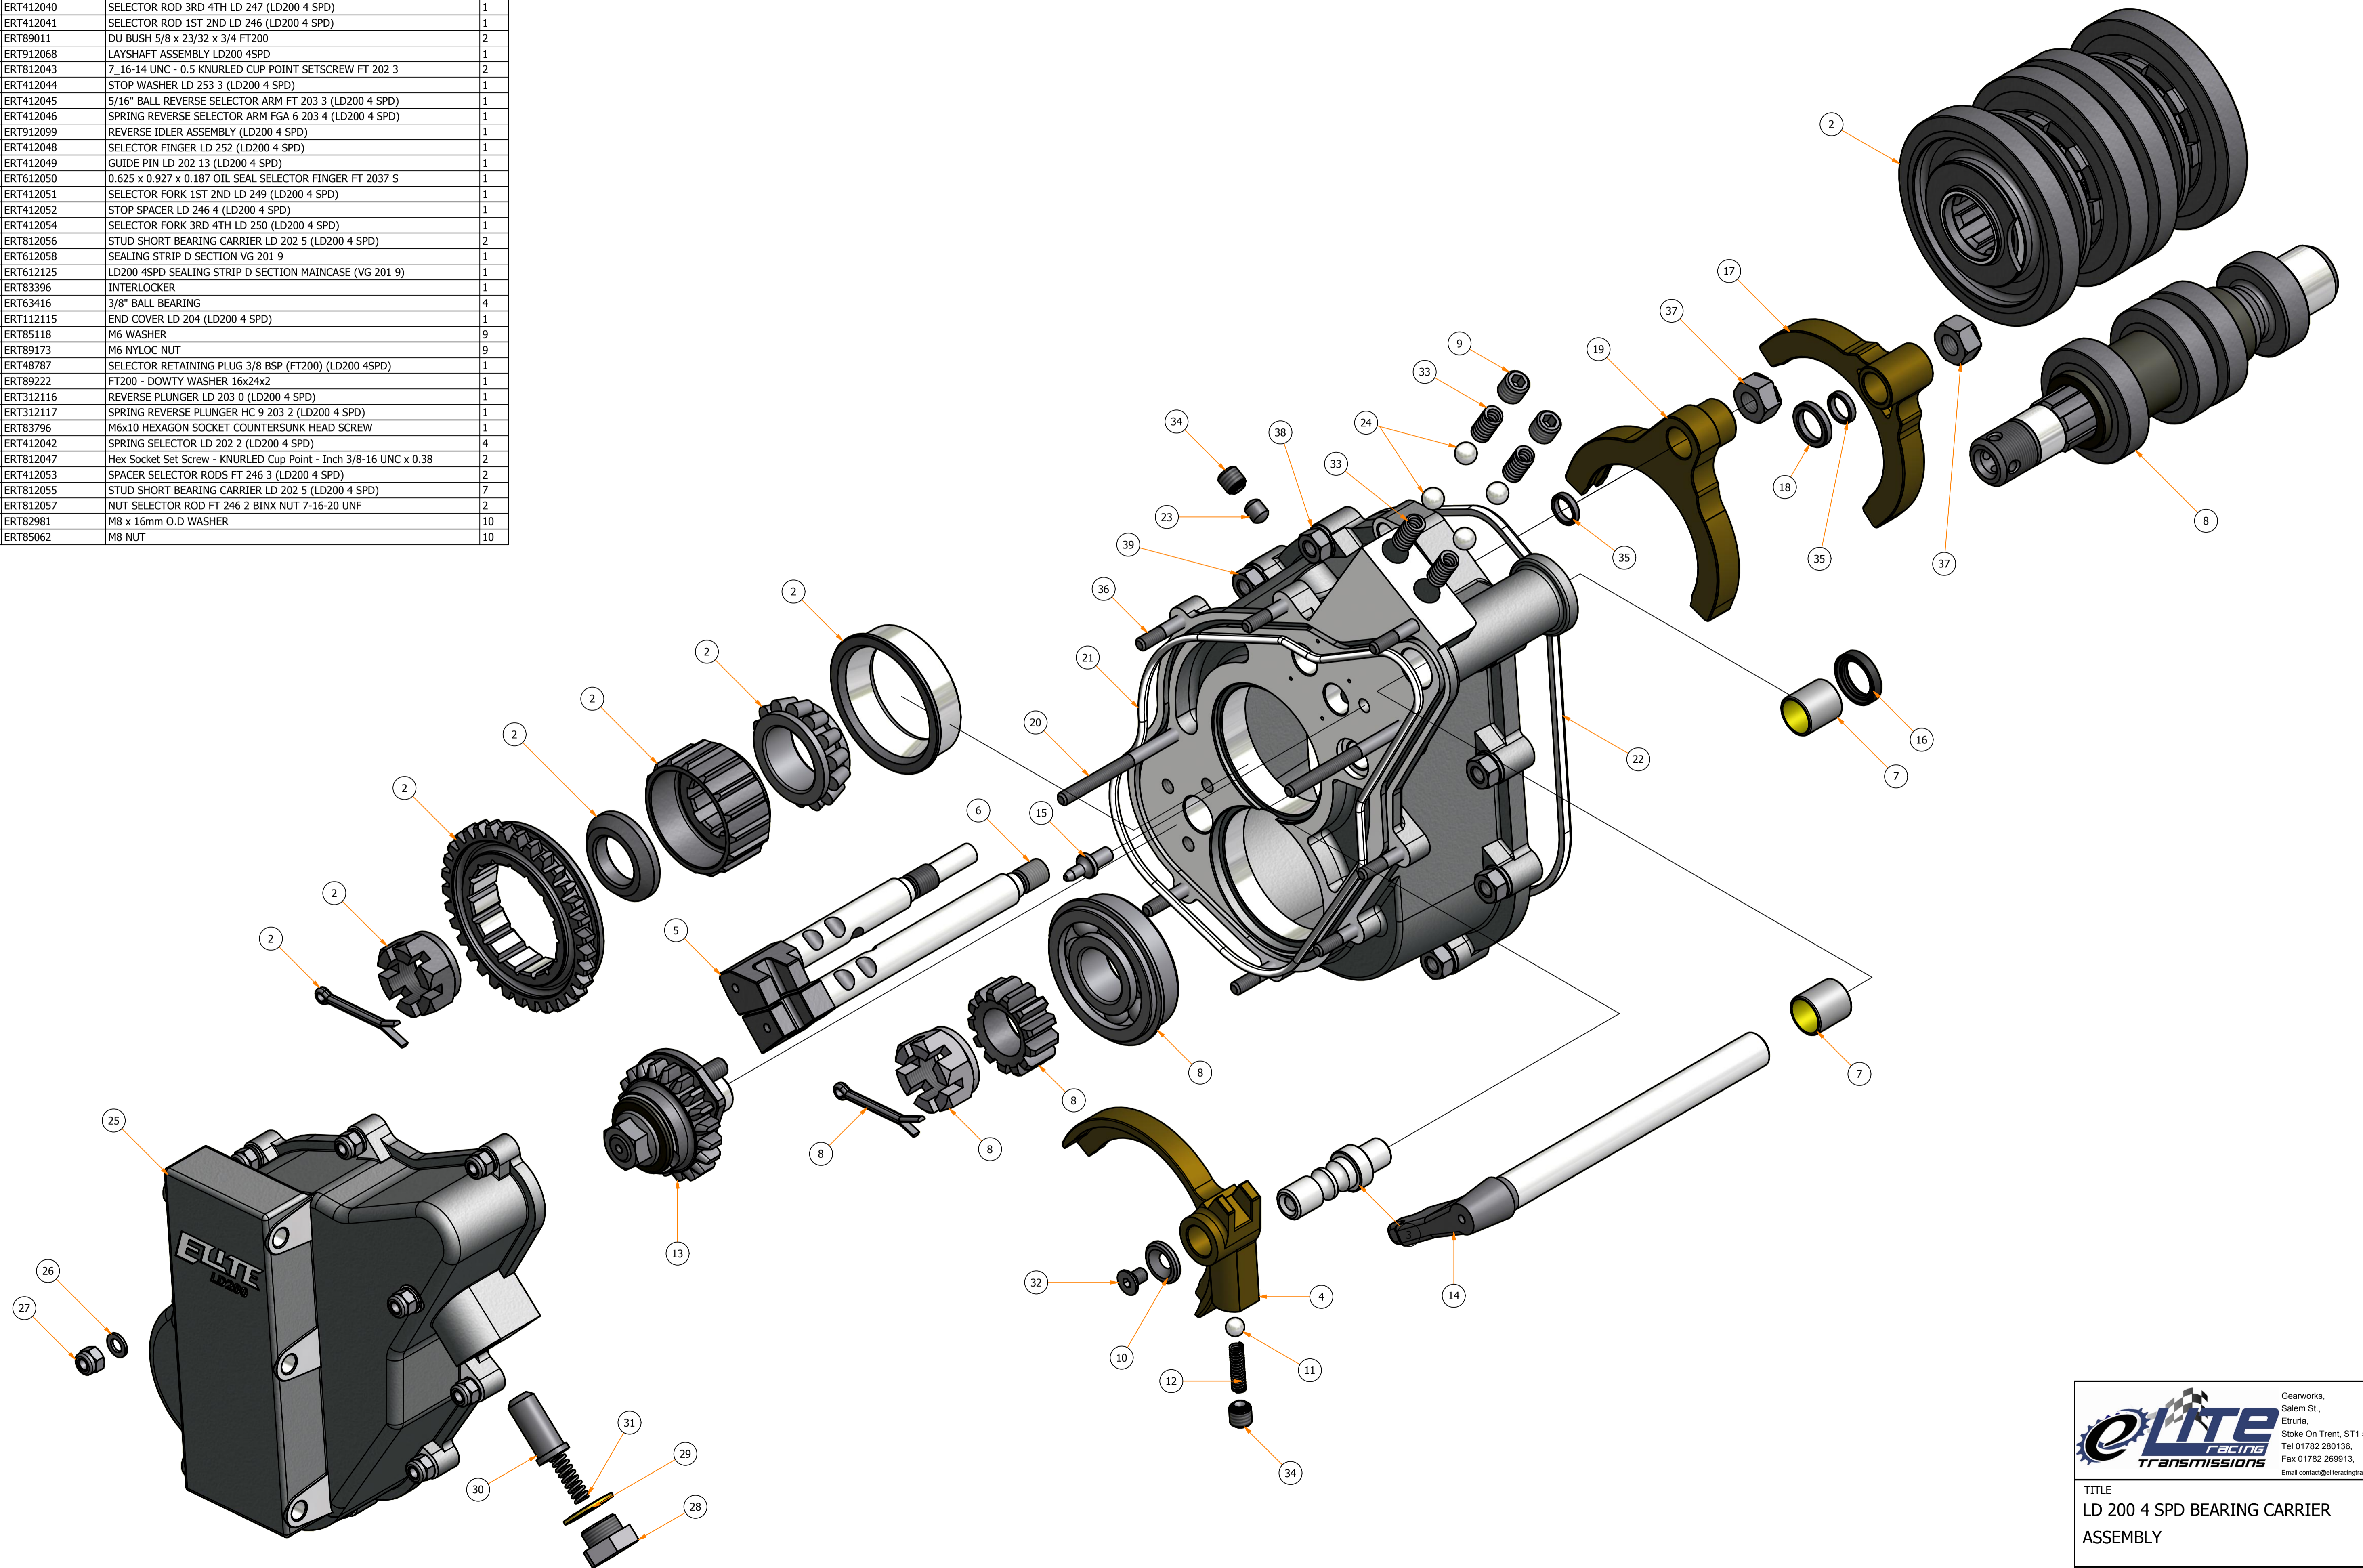

TITLE  
LD 200 4 SPD BEARING CARRIER  
ASSEMBLY

DRG. No. ERT912059

Issue  
0